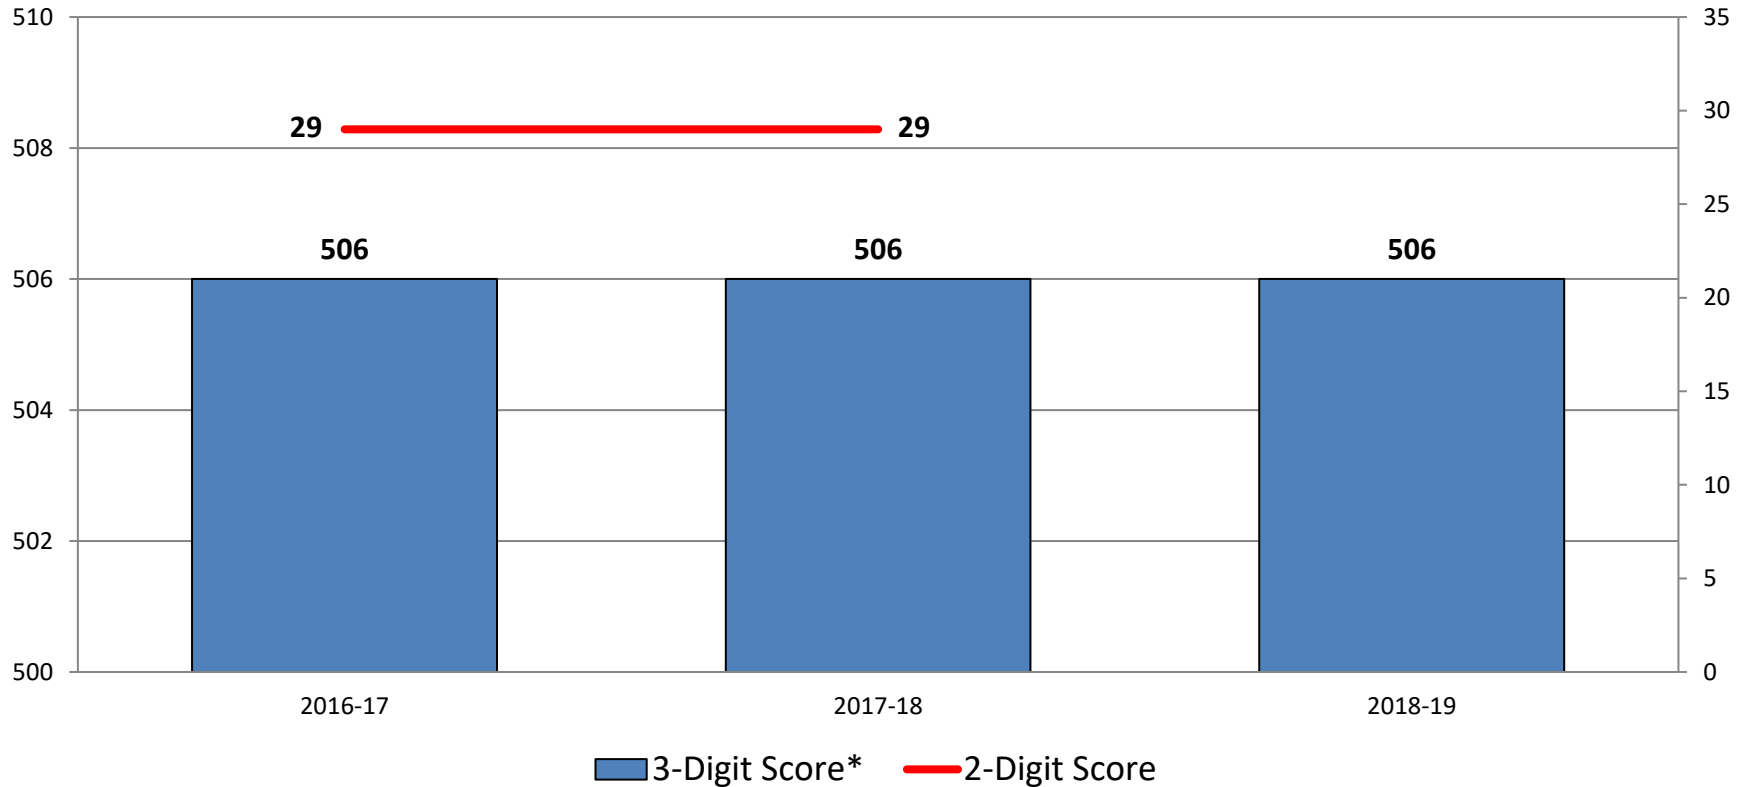

College of Medicine Entering Class Average MCAT Composite Score

	2009-10	2010-11	2011-12	2012-13	2013-14	2014-15	2015-16	2016-17	2017-18	2018-19
2-Digit Score	28	28	28	29	29	29	27	29	29	
3-Digit Score*								506	506	506

*Note: In April 2015, the AAMC introduced a new version of the Medical College Admission Test (MCAT) with scores reported on a 3-digit scale. During admission cycles 2016 and 2017, medical schools received applications mainly with the new MCAT scores but still accepted applications with the old MCAT version.